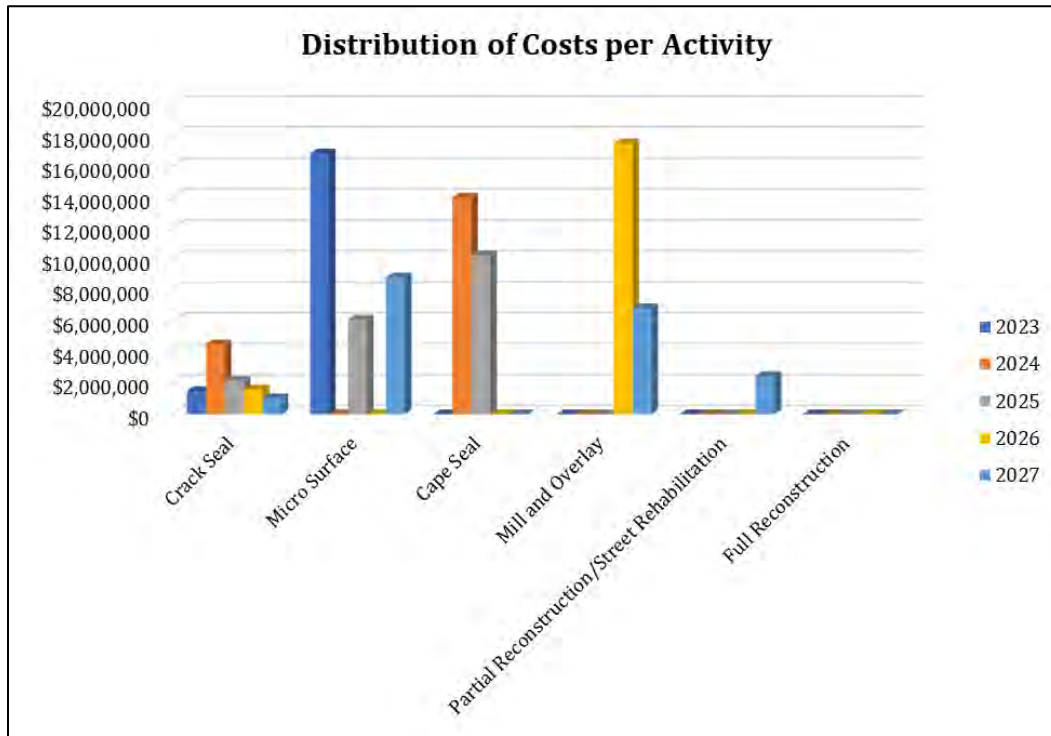

Figures 18 and 19 display the distribution of costs and miles per activity, respectively.

Figure 18: 5-Year Current Budget Scenario (Best First) - Distribution of Cost per Activity