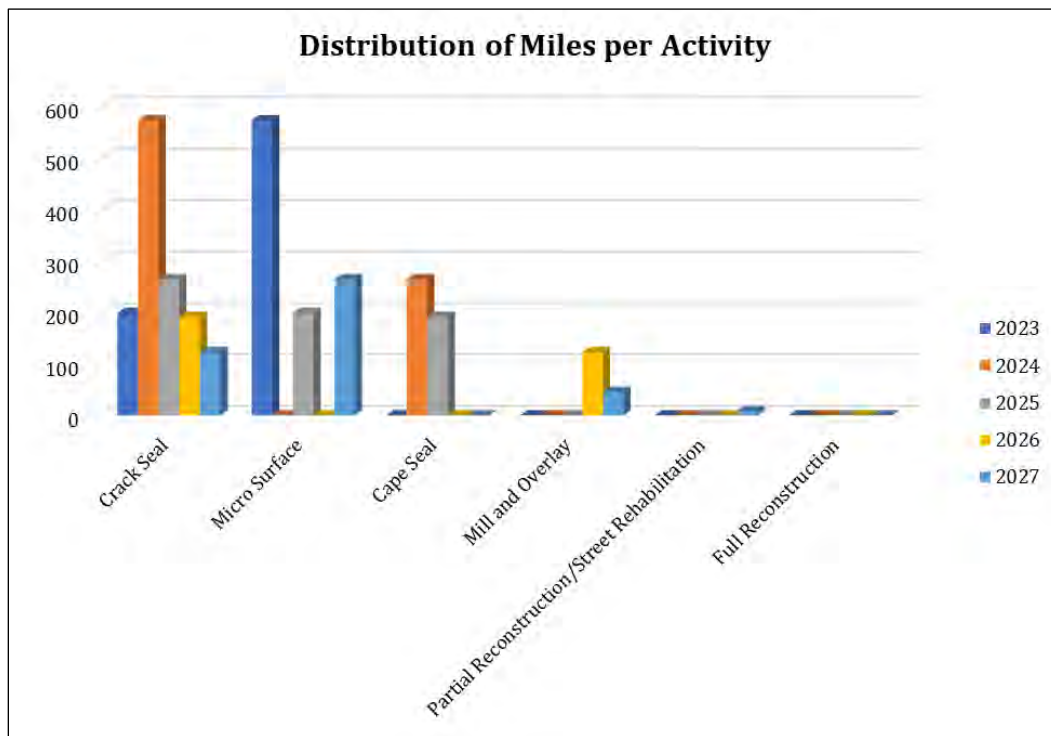

Figure 19: 5-Year Current Budget Scenario (Best First) - Distribution of Miles per Activity