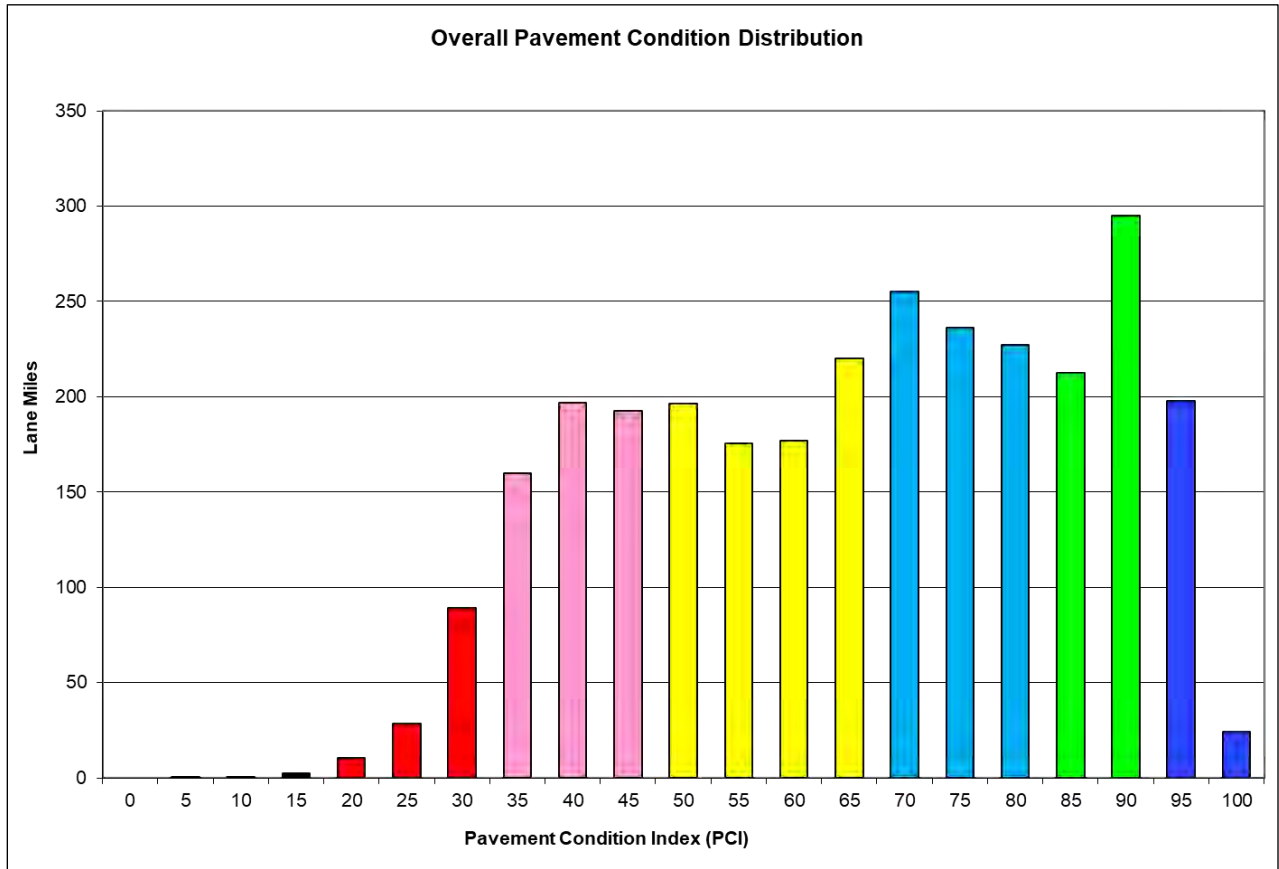

Figure 15 represents the overall pavement condition distribution based on lane miles.

Figure 15: Overall Pavement Condition Distribution