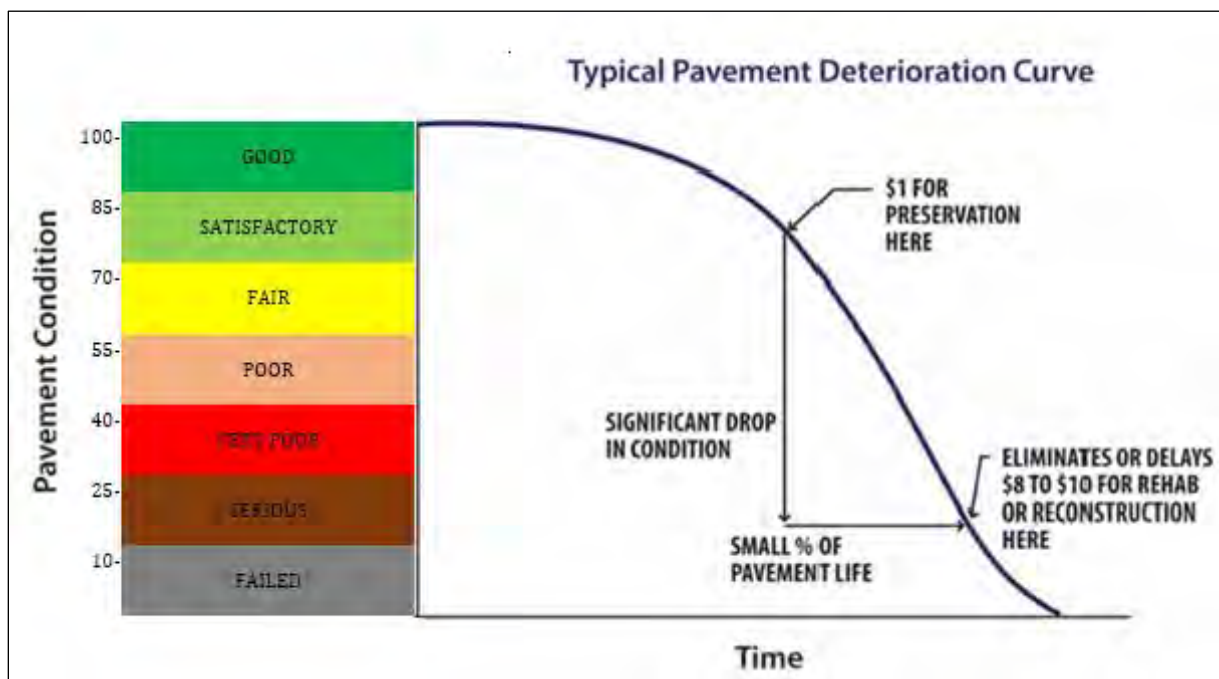

A pavement begins to deteriorate from the day it is constructed. Many factors affect the deterioration rate, such as the traffic loads, climatic conditions, age, material durability, damage caused by poor drainage, and construction factors. These factors cause the deterioration rate to be different for every pavement section. In order to manage an extensive pavement network, "family performance curves" were developed from available data to represent the expected performance of like roadways and help determine optimal times to apply preventive and rehabilitation treatments. In order to create more accurate curves, periodic evaluations of the pavement condition must be performed to gain a realistic representation of the condition versus the age of the pavement network. The graph in Figure 2 provides an example deterioration curve that represents the exponential deterioration of a typical pavement.

As shown in the graph, the initial deterioration of the pavement is at a slow rate and after approximately 40% to 50% of a pavement's service life, the pavement rapidly deteriorates. Understanding the condition and age at which this rapid drop in condition occurs is valuable in determining the optimal time for maintenance. This philosophy is the basis for good pavement management. This condition evaluation aims to understand better the value of preventive maintenance versus reactive maintenance, which is often at a much higher cost.

Figure 2: Deterioration Curve Example

The industry standard is to assess pavements every three to five years. More frequent assessments will likely not indicate significant changes in the condition since most pavements are anticipated to deteriorate two to five points per year. Assessments that take place more than five years apart will likely miss critical changes and not provide adequate data to define points in the curve where