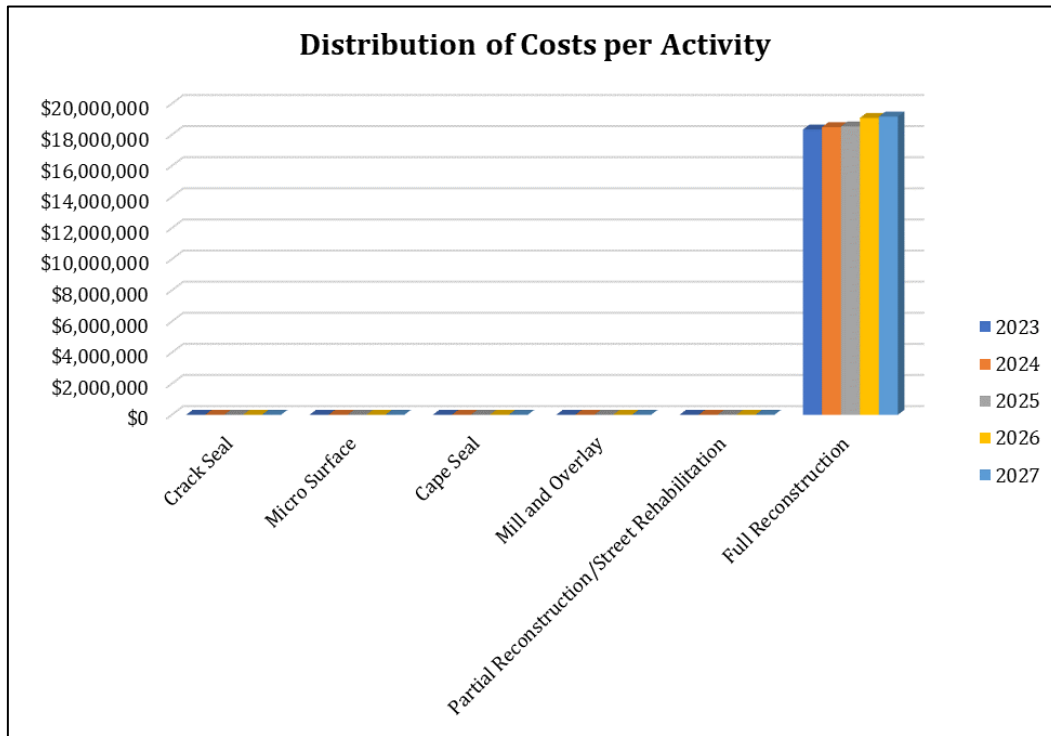

Figures 21 and 22 display the distribution of costs and miles per activity, respectively.

Figure 21: 5-Year Current Budget Scenario (Worst First) - Distribution of Cost per Activity