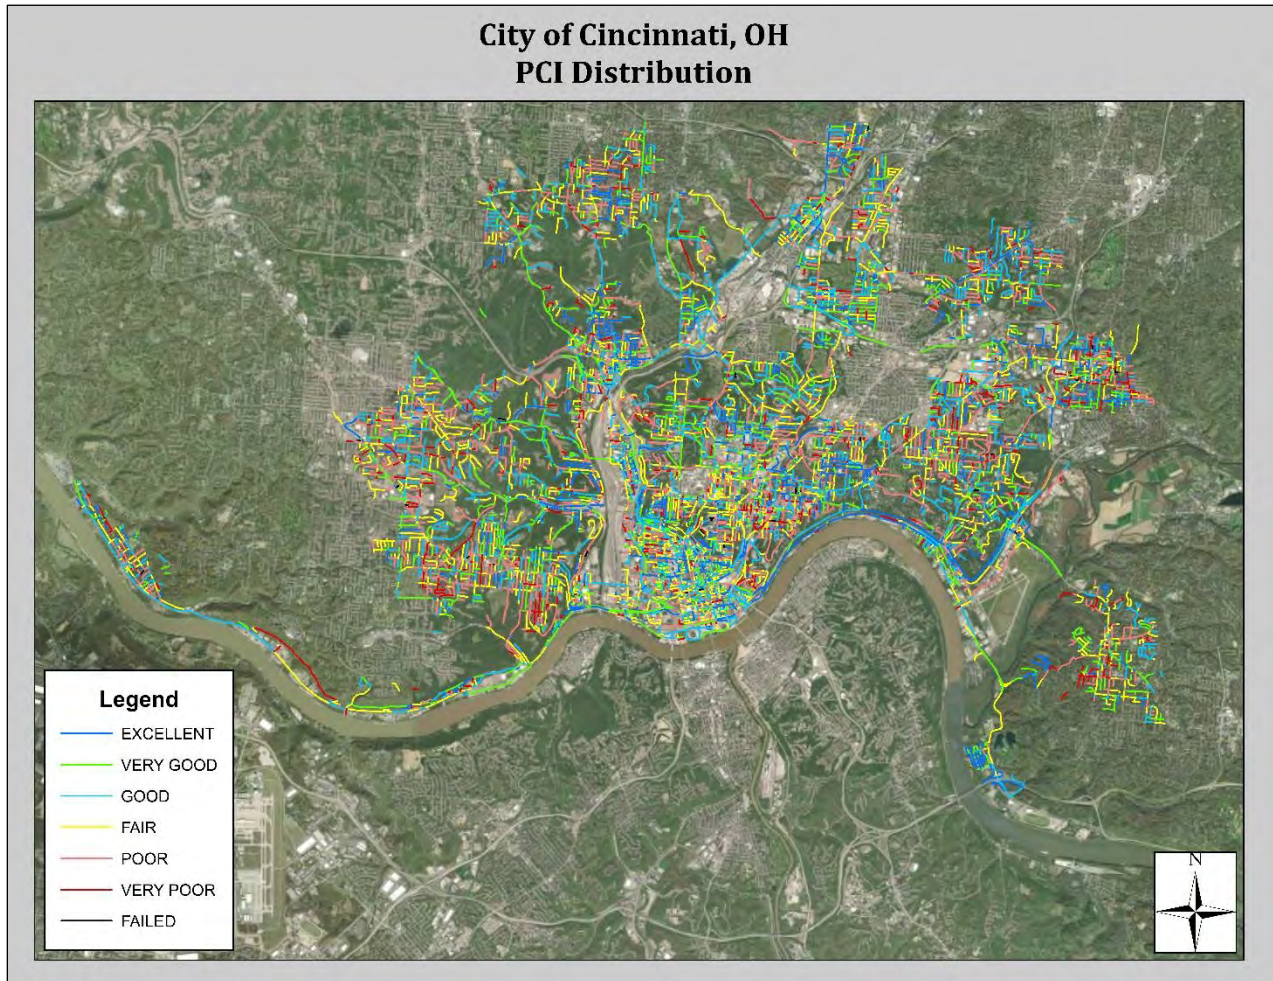

Figures 10 and 11 display the PCI distribution and a zoomed-in example of the City's PCI scores, respectively.

Figure 10: PCI Distribution Map

Figure 11: PCI Example Map

The PCI value for each road segment can be viewed in the City’s geodatabase and PAVER database. The weighted average of the road segment PCI values for the collected roads was calculated to be **67** at the time of collection. This value indicates the roadway network is generally in ‘Fair’ condition.