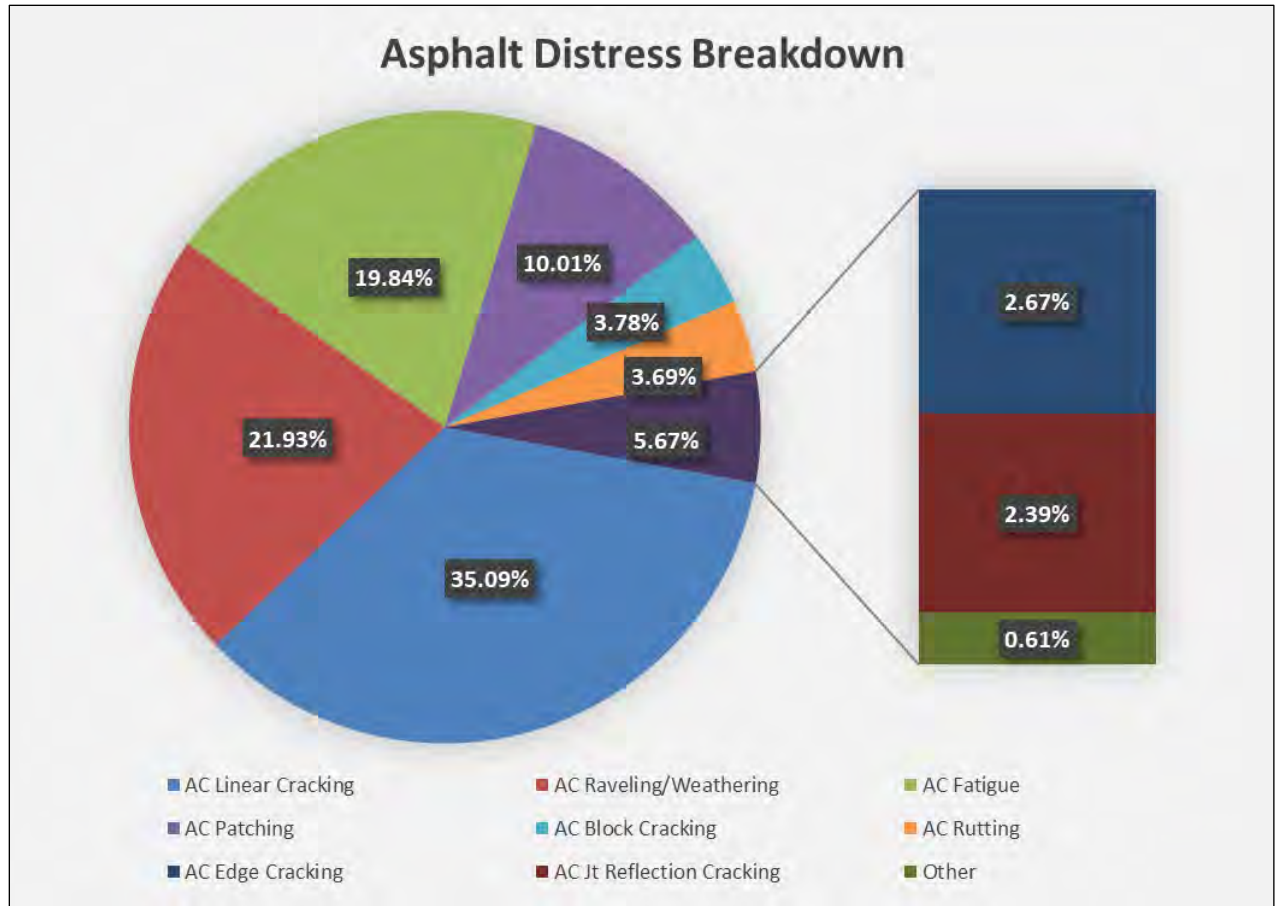

Figure 13: Asphalt Distress Breakdown

Table 7: Asphalt Distress Breakdown by Severity

Asphalt Distress Breakdown by Severity				
Type \ Severity	Severity	LOW	MEDIUM	HIGH
AC Edge Cracking		1.49%	0.98%	0.20%
AC Rutting		3.37%	0.32%	N/A
AC Lane/Shoulder Dropoff		0.09%	0.02%	N/A
AC Linear Cracking		20.06%	14.88%	0.14%
AC Pothole		0.25%	0.21%	0.02%
AC Jt. Reflection Cracking		1.20%	1.16%	0.02%
AC Block Cracking		3.54%	0.24%	N/A
AC Fatigue		9.25%	10.39%	0.20%
AC Patching		8.49%	1.50%	0.02%
AC Raveling/Weathering		21.07%	0.50%	0.36%
AC Slippage Cracking		0.03%	<0.01%	N/A