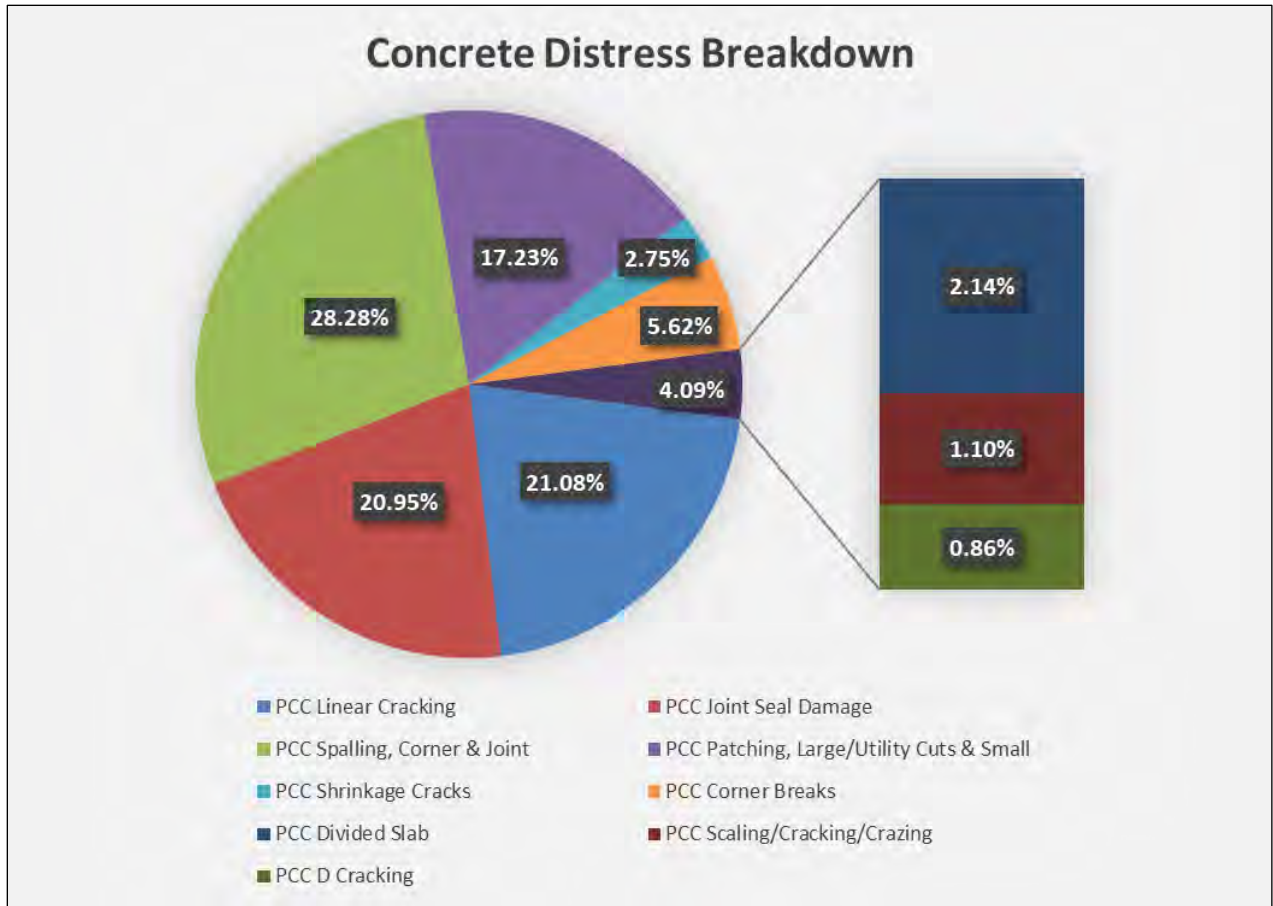

Figure 14: Concrete Distress Breakdown

Table 8: Concrete Distress Breakdown by Severity

Concrete Distress Breakdown by Severity				
Type	Severity	LOW	MEDIUM	HIGH
PCC Corner Breaks		2.69%	2.08%	0.86%
PCC Divided Slab		1.41%	0.61%	0.12%
PCC Joint Seal Damage		10.07%	9.90%	0.98%
PCC Linear Cracking		16.18%	4.46%	0.43%
PCC Patching, Large/Utility Cuts		10.13%	1.28%	0.12%
PCC Patching, Small		5.31%	0.37%	N/A
PCC Scaling/Cracking/Crazing		0.61%	0.43%	0.06%
PCC Shrinkage Cracks		2.75%	N/A	N/A
PCC Spalling, Corner		6.60%	4.52%	0.98%
PCC Spalling, Joint		8.86%	6.29%	1.04%
PCC D Cracking		0.43%	0.43%	N/A