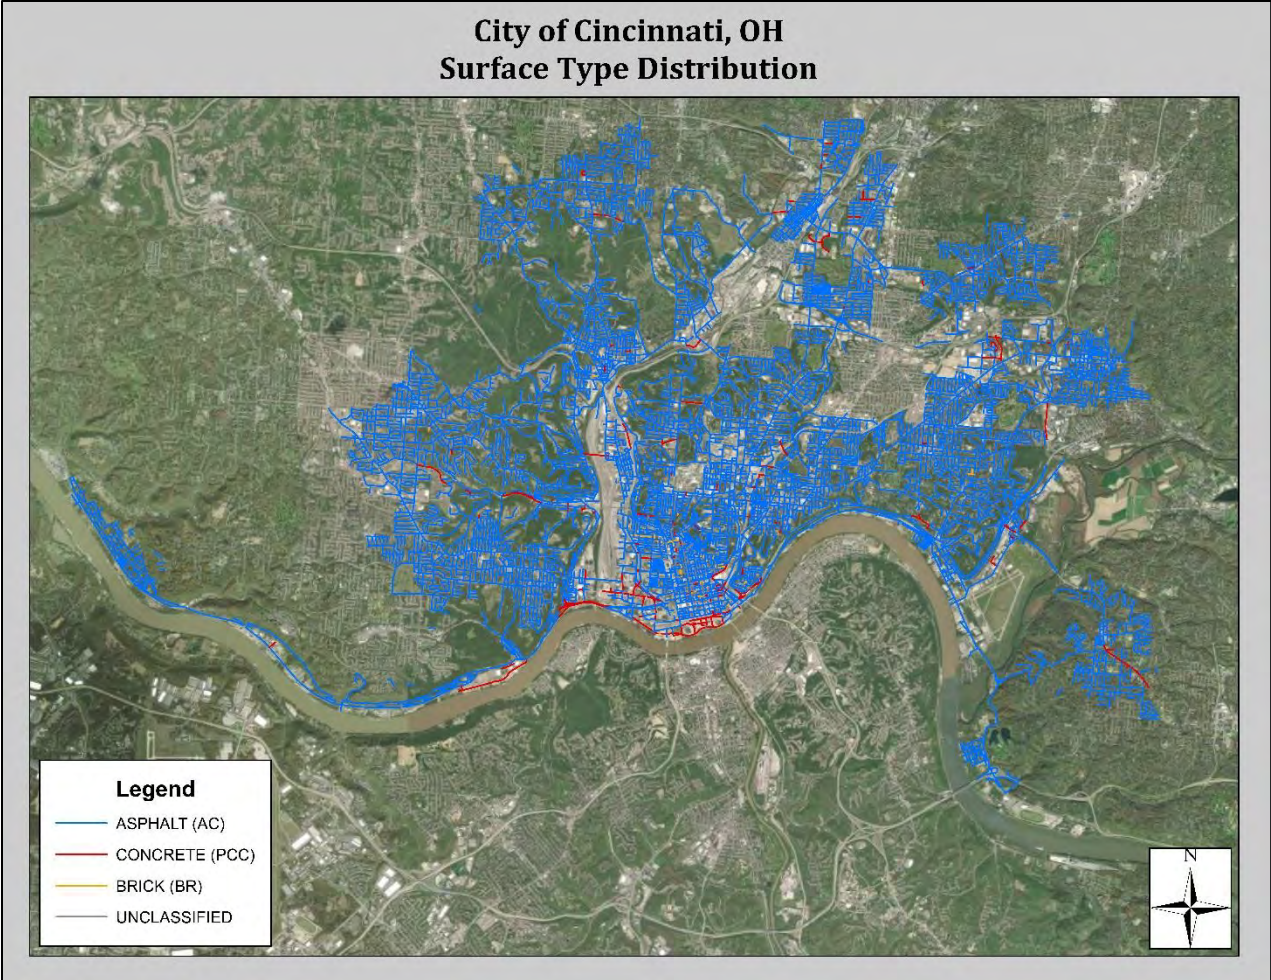

Figure 1: Surface Type Distribution